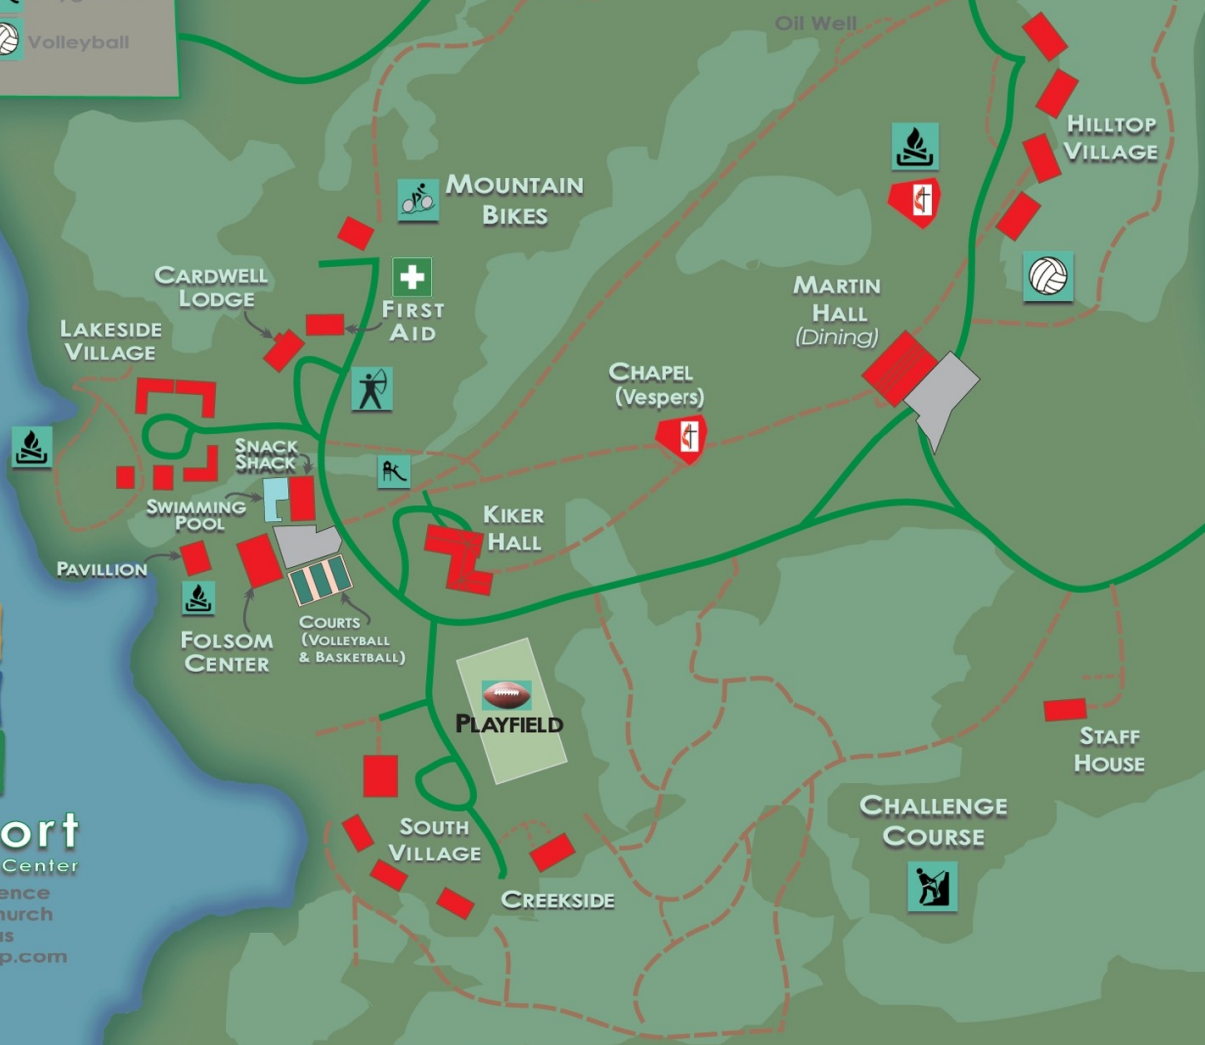

-  Archery
-  Challenge Course
-  Fishing
-  Mountain Bikes
-  Playground
-  Volleyball

↑ To Chico

-  Vespers
-  Fire Ring
-  First Aid
-  Parking
- Camp road**

- Camp trail**

Main Entrance

FM 2952
To Bridgeport →

Lake Bridgeport

Bridgeport
Camp & Conference Center
North Texas Conference
United Methodist Church
Bridgeport, Texas
www.bridgeportcamp.com

Oil Well

HILLTOP VILLAGE

MOUNTAIN BIKES

MARTIN HALL (Dining)

CHAPEL (Vespers)

KIKER HALL

PLAYFIELD

STAFF HOUSE

CHALLENGE COURSE

SOUTH VILLAGE

CREEKSIDE

LAKESIDE VILLAGE

CARDWELL LODGE

FIRST AID

SNACK SHACK

SWIMMING POOL

PAVILLION

FOLSOM CENTER

COURTS (VOLLEYBALL & BASKETBALL)